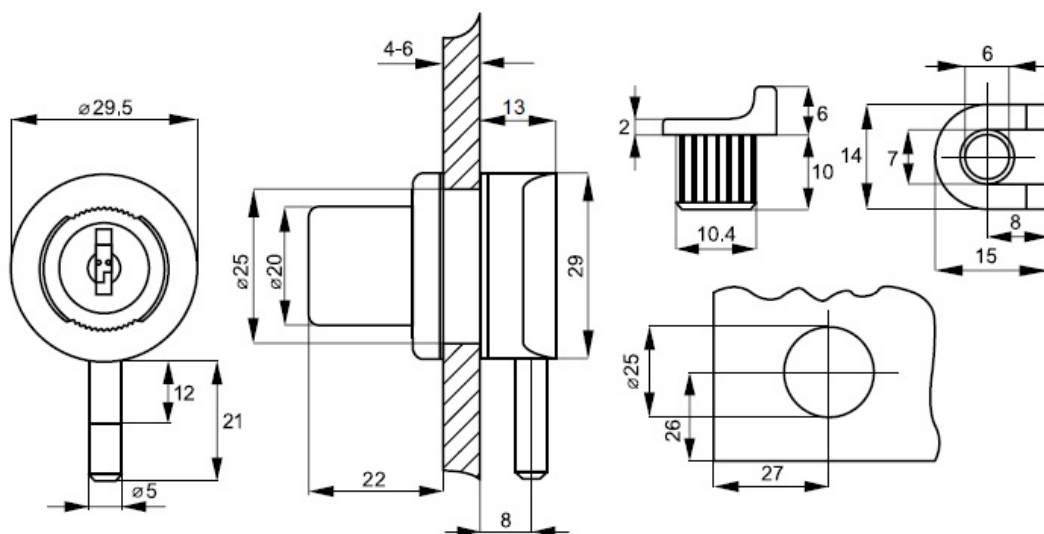

PRODUCT SHEET

Description:

Glass Door Lock MIC910S, Alu, ø25mm, Snake CK SISO, #01

Item number:

14.09.110-0

Units	Box	Carton	HS Code	Barcode
Pcs.	20	200	8301300000	
				5704866046008

SISO A/S

Mileparken 11
DK-2740 Skovlunde
Denmark
VAT: DK 24786013