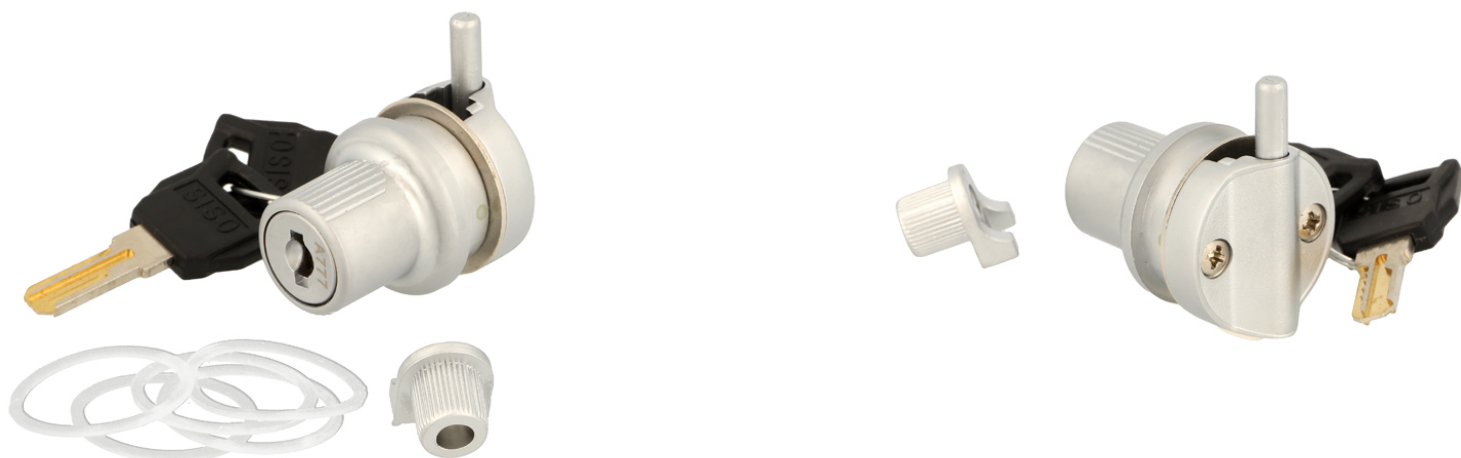

PRODUCT SHEET

Description:

Glass Door Lock MIC910S, Alu, ø25mm, Snake CK SISO, #01

Item number:

14.09.110-0

Units	Box	Carton	HS Code	Barcode
Pcs.	20	200	8301300000	
				5704866046008

SISO A/S

Mileparken 11
DK-2740 Skovlunde
Denmark
VAT: DK 24786013